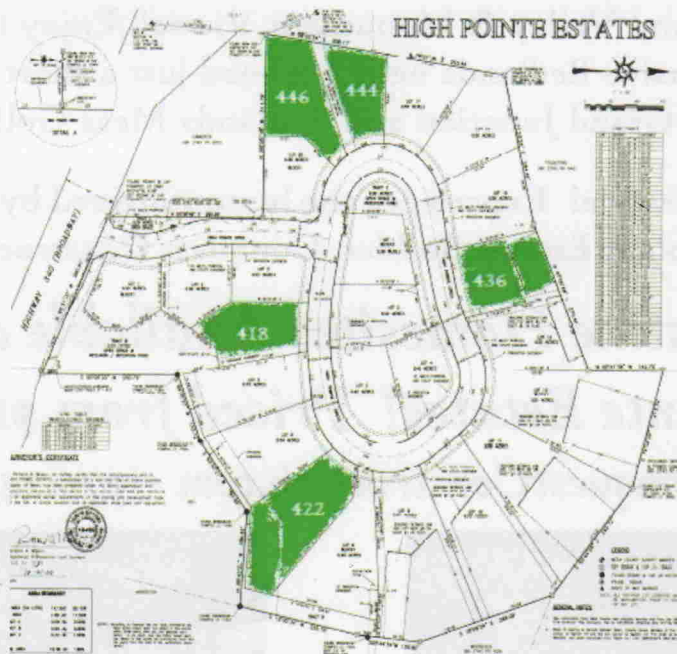

# CONQUEST

At High Pointe Estates

High Pointe Estates Available Building Sites as of March 3, 2016.

Address	Lot	Price	Size
422 High Pointe Circle	2	\$150,000	.77 Ac
418 High Pointe Circle	4	\$125,000	.43 Ac
436 High Pointe Circle	14	\$165,000	.50 Ac
444 High Pointe Circle	18	\$120,000	.43 Ac
446 High Pointe Circle	19	\$115,000	.50 Ac